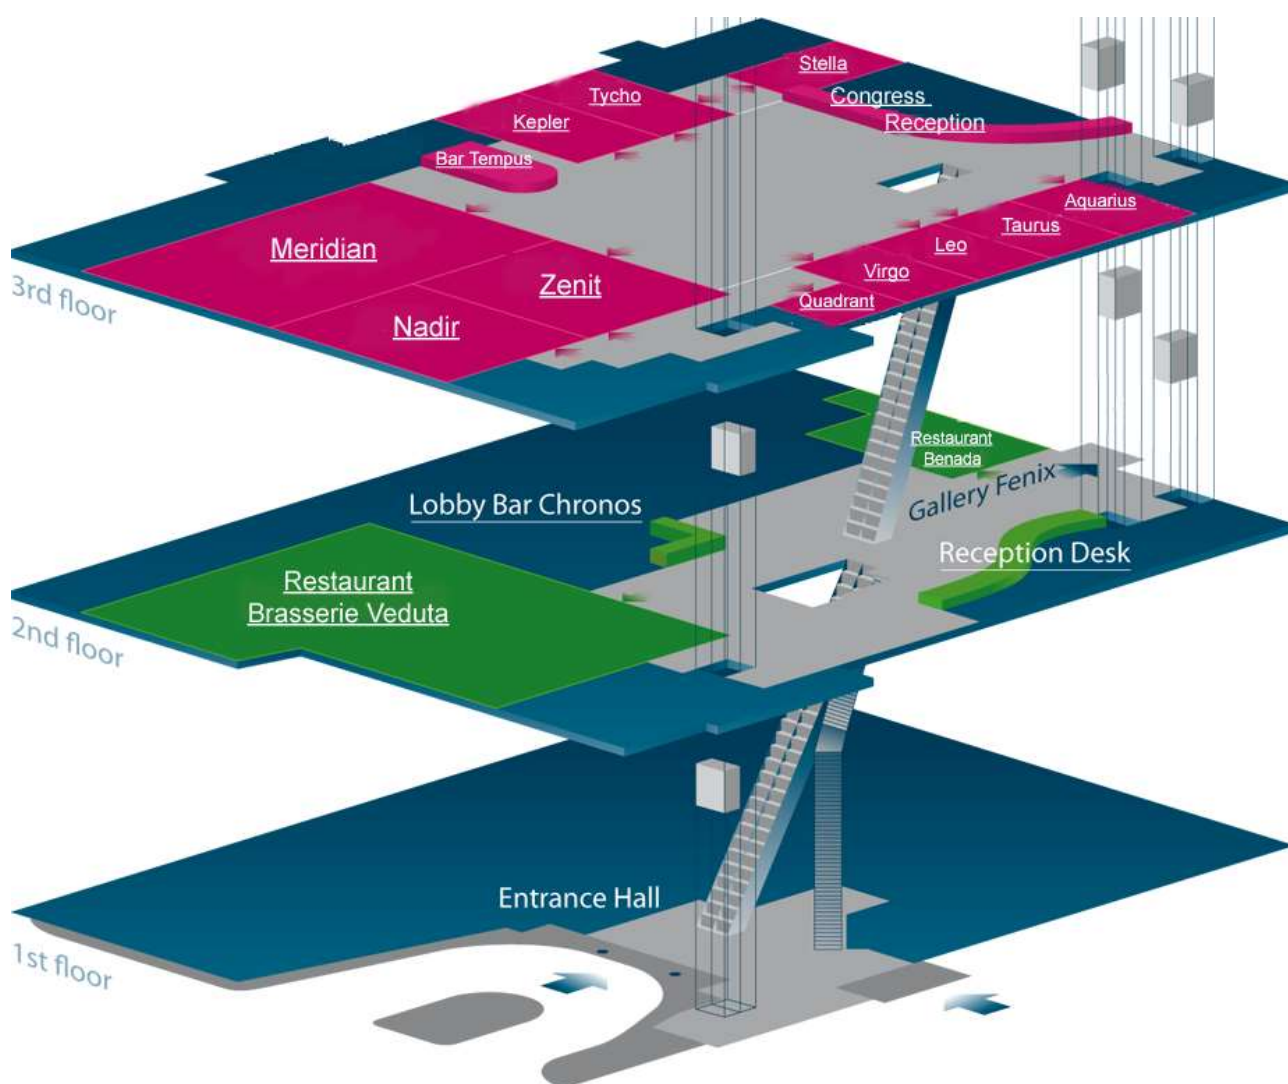

Hotel Layout

Clarion Congress Hotel Prague****

Freyova 33, 190 00 Praha 9 - Vysočany, Česká republika

Tel.: +420 211 131 151-4, fax: +420 211 131 413

e-mail: congress@cchp.cz, www.clarioncongresshotelprague.cz

www.clarion-hotels.cz

CONGRESS HOTEL
PRAGUE